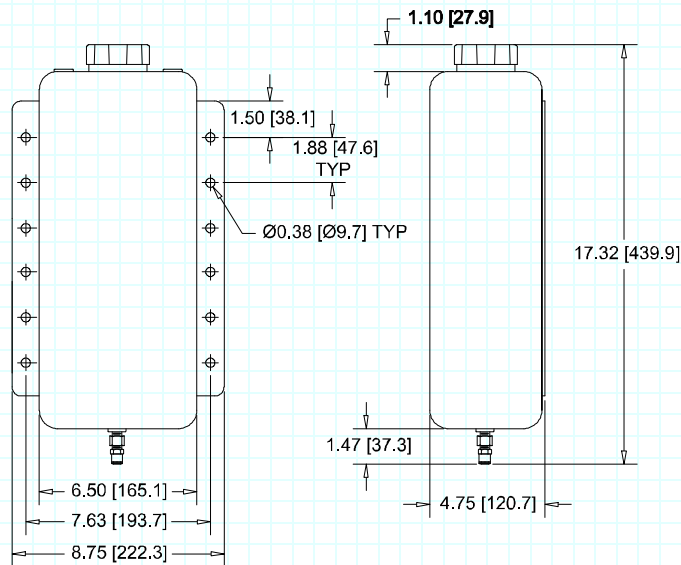

**3 Gallon Stainless Reservoir**  
3G RESERVOIR or 3G-18 RESERVOIR

**6 Quart Polyethylene Reservoir**  
6Q RESERVOIR

*Uni-Roller Type C Dimensional Drawings*