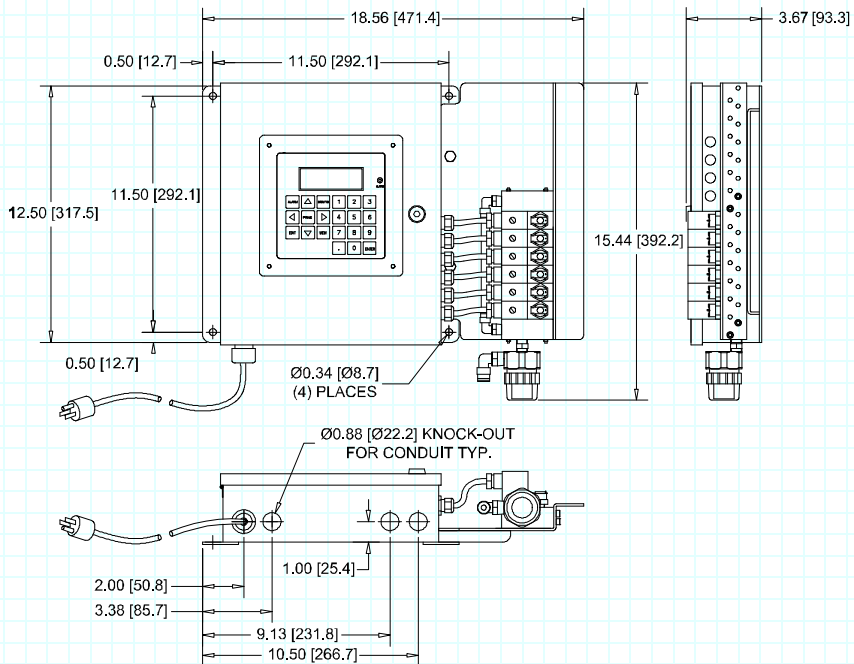

SPR-2000 Dimensional Drawings

Metalforming Lubrication Systems

Programmable Fluid Controller
SPR-2000-6/14/22

Adjustable Stand for SPR-2000
SPR-2000-STAND