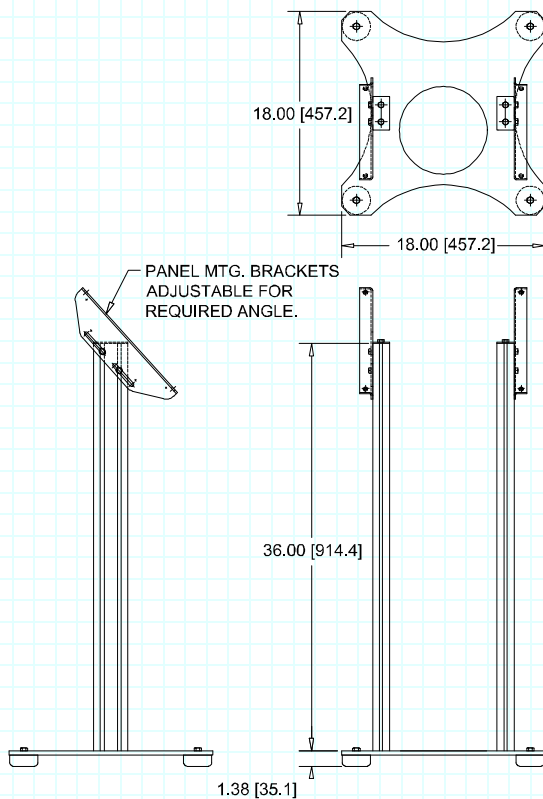

SPR-2000 Dimensional Drawings

Metalforming Lubrication Systems

Programmable Fluid Controller
SPR-2000-6/14/22

Adjustable Stand for SPR-2000
SPR-2000-STAND