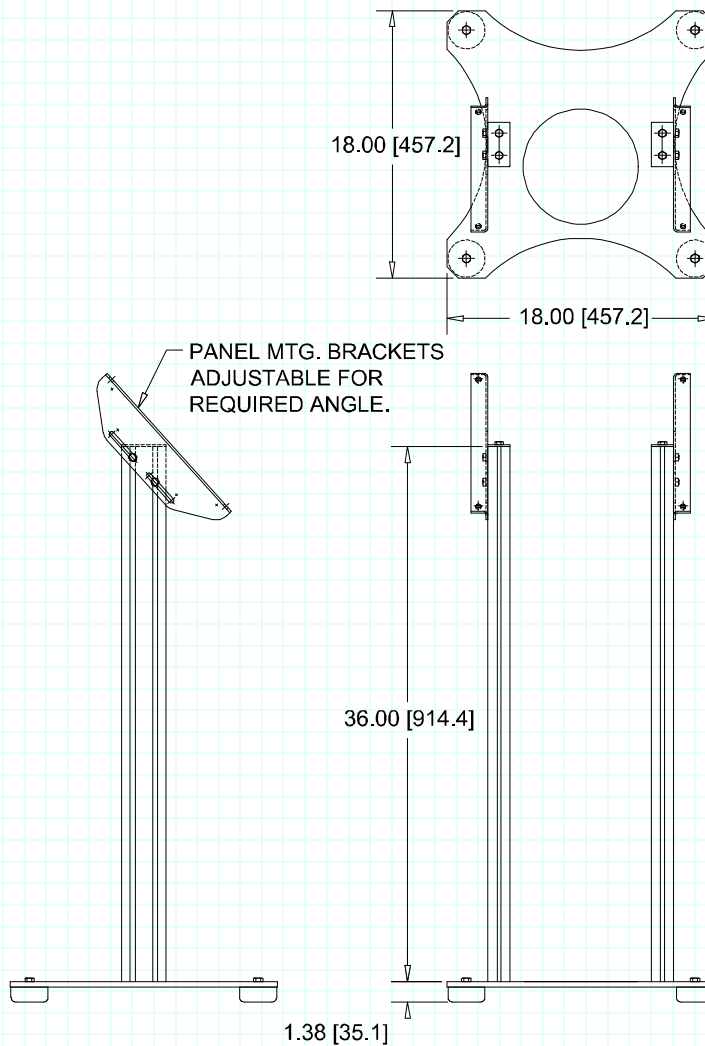

Programmable Fluid Controller
SPR-2000-JR-120/240

SPR-2000-JR Ordering Guide / Dimensional Drawings

Metalforming Lubrication Systems

Adjustable Stand for SPR-2000-JR
SPR-2000-STAND